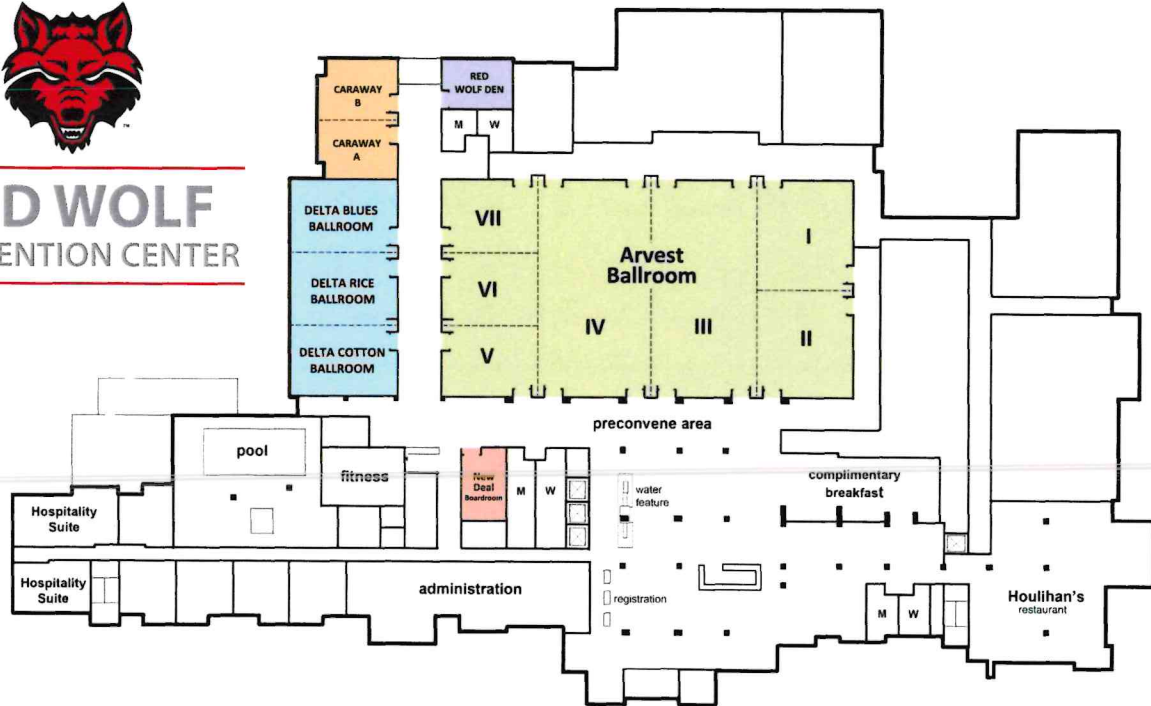

RED WOLF CONVENTION CENTER

Room	Sq.	CRESCENT					HOLLOW			VENDORS		U-SHAPE
		ROUNDS	RDS	CLASSROOM	THEATER	CONFERENCE	SQUARE	RECEPTION	10 x10	8 X 10		
Arvest Ballroom	15000	1100	660	600	1600	N/A	N/A	1500	75	94	N/A	
Arvest I	1750	120	72	66	180	42	42	150	9	11	36	
Arvest II	1750	120	72	66	180	42	42	150	9	11	36	
Arvest III	3800	290	174	144	400	80	N/A	320	18	24	N/A	
Arvest IV	4100	310	186	159	440	90	N/A	350	21	26	N/A	
Arvest V	1150	80	48	42	124	28	30	100	6	7	24	
Arvest VI	1150	80	48	42	124	28	30	100	6	7	24	
Arvest VII	1150	80	48	42	124	28	30	100	6	7	24	
Delta Ballroom	4000	300	180	153	425	90	96	400	20	25	84	
Delta Cotton	1275	90	54	48	125	30	32	125	6	8	26	
Delta Rice	1275	90	54	48	125	30	32	125	6	8	26	
Delta Blues	1275	90	54	48	125	30	32	125	6	8	26	
Caraway A	750	40	24	21	70	18	21	75	4	5	15	
Caraway B	750	40	24	21	70	18	21	75	4	5	15	
Red Wolf Den	575	40	24	21	55	14	12	50	3	4	12	
New Deal Boardroom	470					14						

MEETING SPACE INFORMATION

Whether you're planning a board meeting or the social event of the season, make it a success with the following:

- Upwards of 40,000 square feet of flexible meeting space in the Red Wolf Convention Center and atrium that can accommodate groups from 1-1,500 people.
- On-site catering
- Audio/visual capabilities

- TWO-ROOM SUITES
- EVENING RECEPTION
- FREE MADE-TO-ORDER BREAKFAST